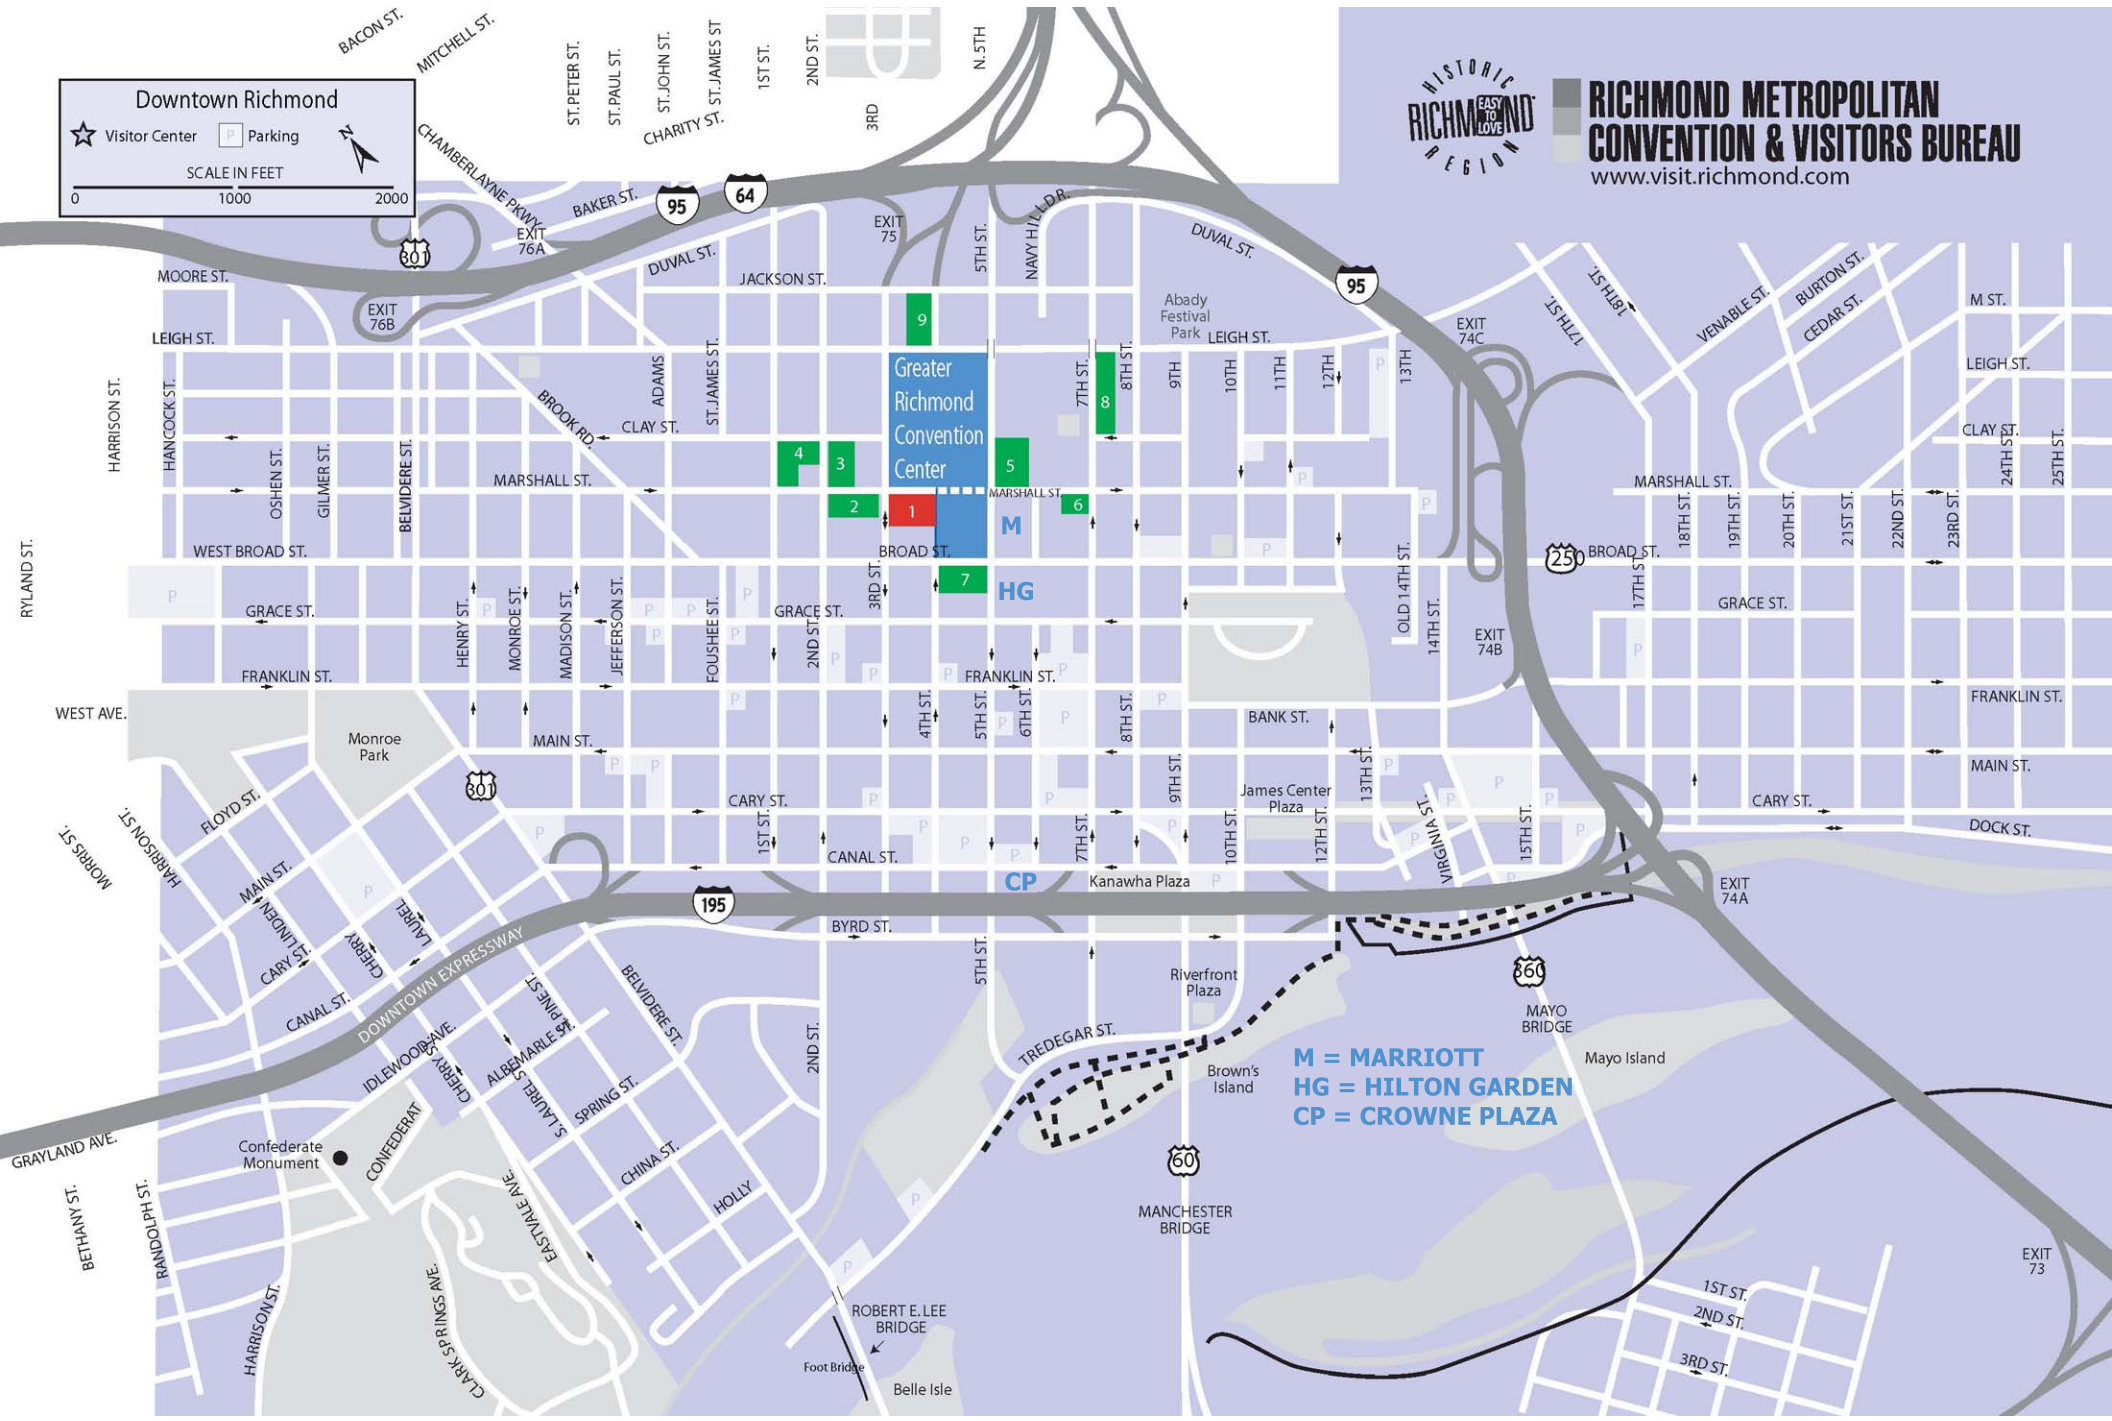

Downtown Richmond

☆ Visitor Center P Parking

SCALE IN FEET

0 1000 2000

**RICHMOND METROPOLITAN
CONVENTION & VISITORS BUREAU**

www.visit.richmond.com

M = MARRIOTT
HG = HILTON GARDEN
CP = CROWNE PLAZA